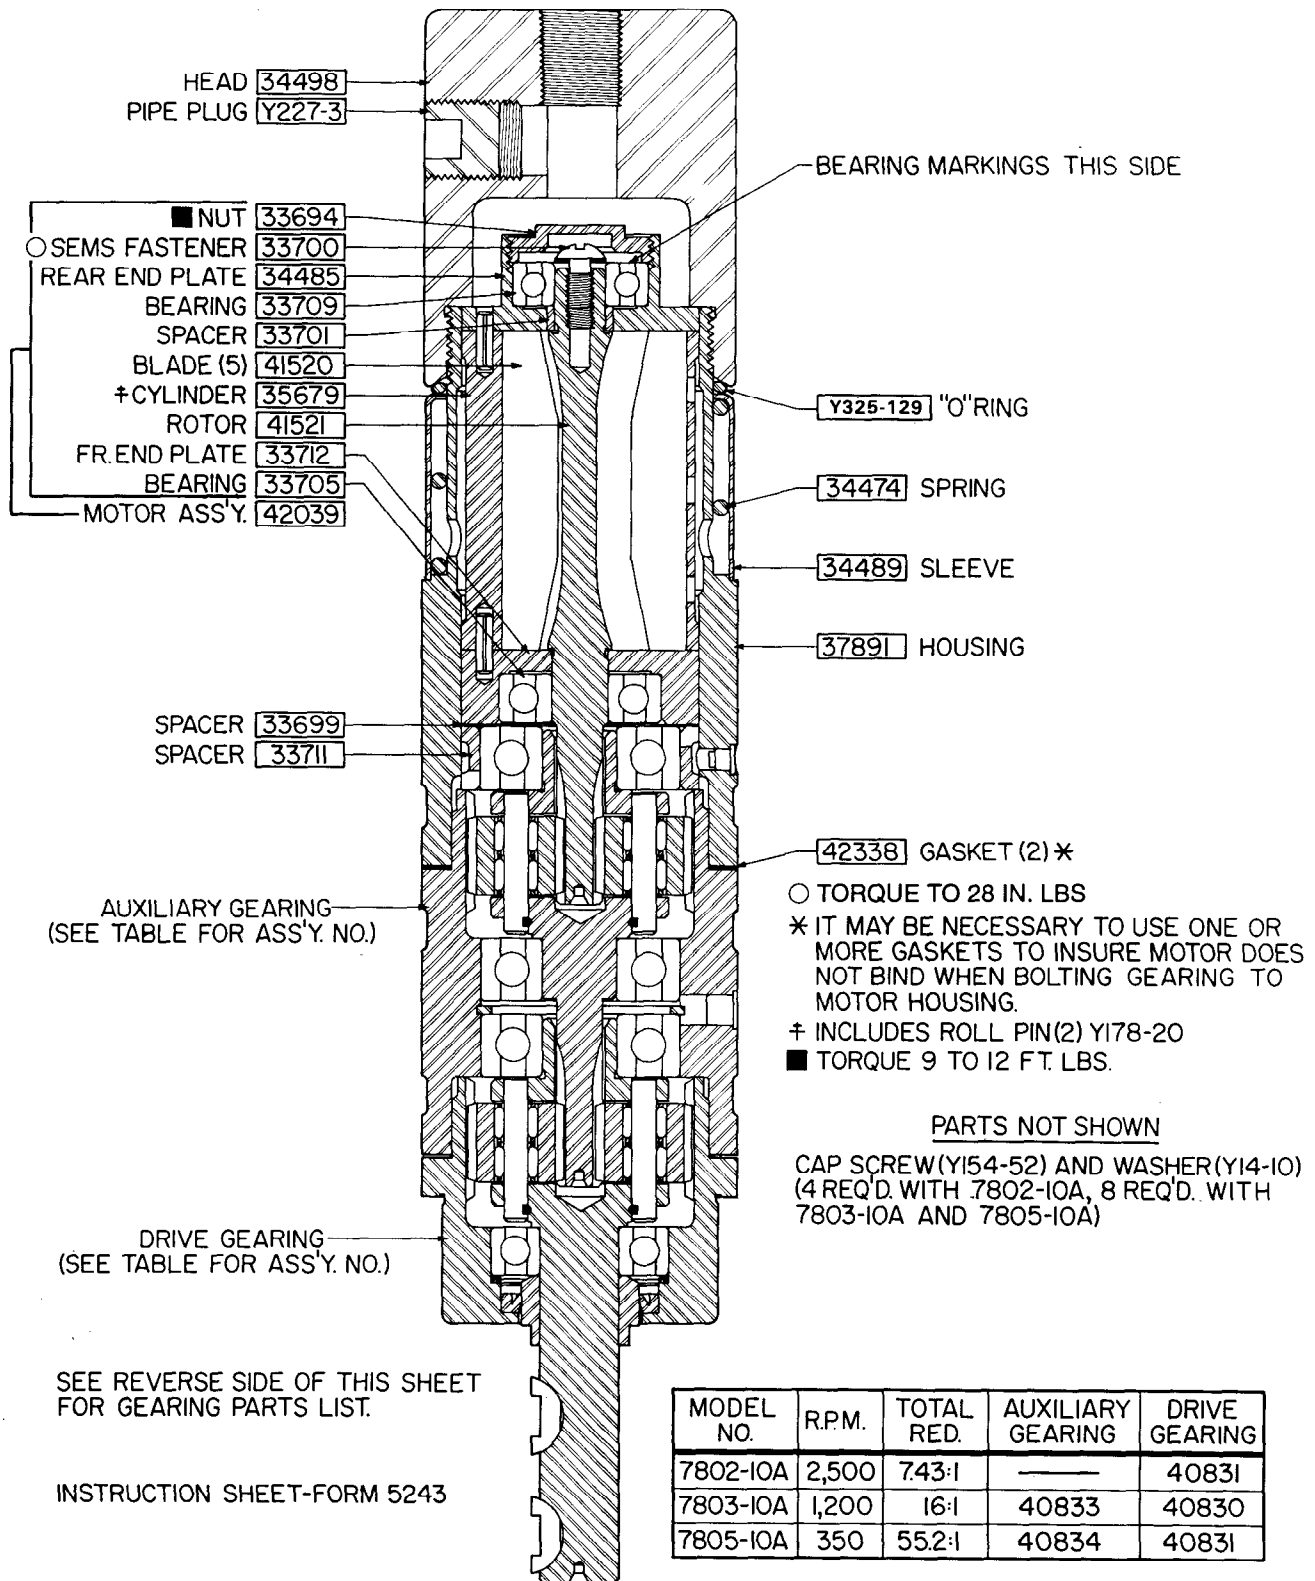

THIS PAGE SUPERSEDES:

FORM: 5248

DATE: 3/87

SALES AND ENGINEERING DATA

**2200 SERIES POWER MOTORS
MODELS 7802-10A, 7803-10A and 7805-10A
KEYED SPINDLE**

FORM: 5248

DATE: 8-2-93

For parts and service information, contact your local ARO distributor, or the Customer Service Dept. of the Ingersoll-Rand Distribution Center, White House, TN at PH: (615) 672-0321, FAX: (615) 672-0601.