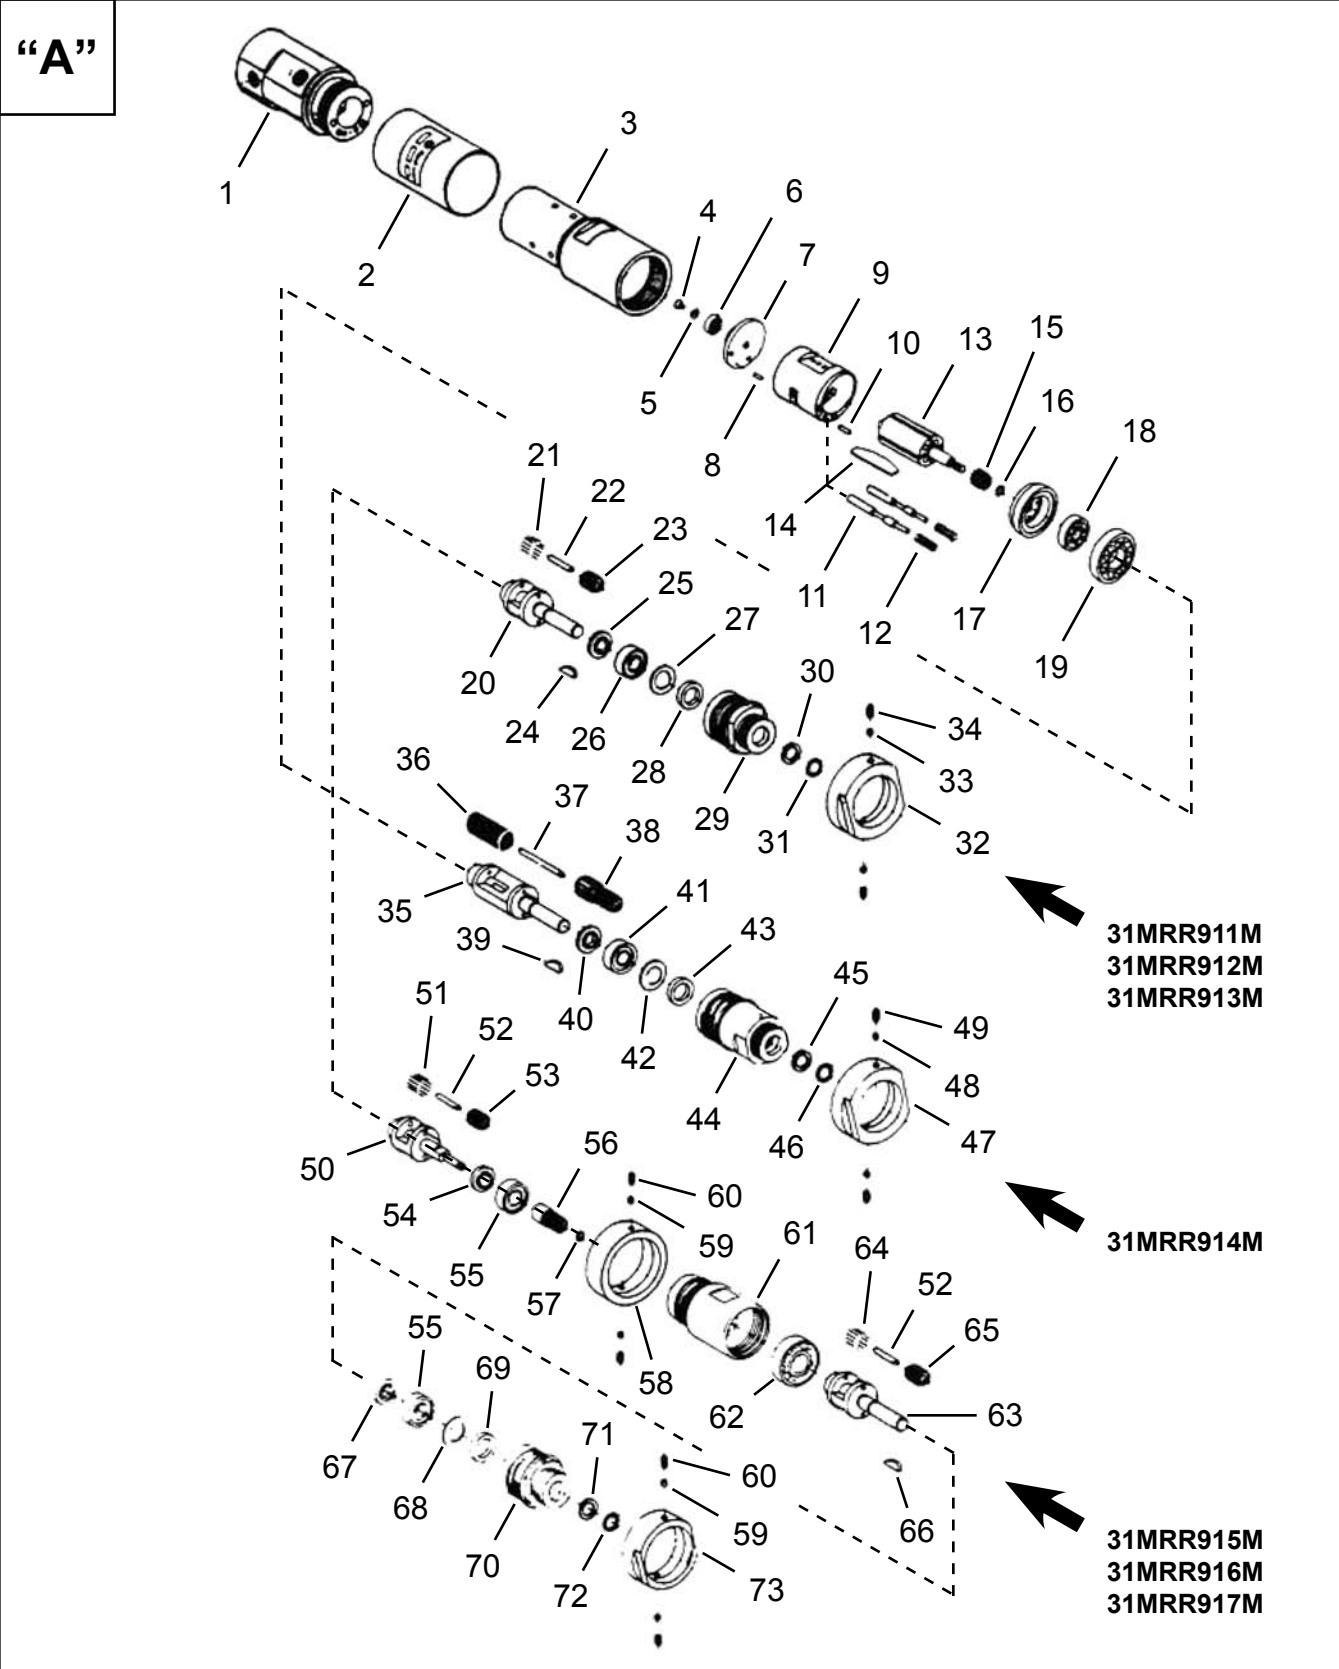

Illustration "A" - 31MRR Series Motors

Ref	Number	#	X	EN	
				Description	
1	1015500	1		Rear Head	
2	1015653	1		Exhaust Sleeve	
3	1015652	1		Motor Housing	
4	1011750	1	2	Screw	
5	1012518	1	2	Washer	
6	1010183	1	2	Ball Bearing	
7	1012500	1		Rear End Plate	
8	1012591	1		Cylinder Pin	
9	1012497	1		Cylinder	
10	1017203	1		Cylinder Pin	
11	1015049	2		Valve Plunger	
12	1014027	2	4	Valve Plunger Spring	
13	1012811	1		Rotor (31MRR911M, 915M)	
	1012769	1		Rotor (31MRR912M, 916M)	
	1012812	1		Rotor (31MRR913M, 914M, 917M)	
	14	1008256	4	12	Rotor Blade
15	1021745	1	2	Pinion (31MRR911M, 915M)	
16	800138	1	2	Retainer (31MRR911M, 915M)	
17	1012487	1		Front End Plate	
18	1010770	1	2	Ball Bearing	
19	1008262	1	2	Ball Bearing	
Gearing: 31MRR911M, 31MRR912M, 31MRR913M					
20	1015633	1		Planetary Cage (31MRR911M)	
	1015632	1		Planetary Cage (31MRR912M)	
	1015631	1		Planetary Cage (31MRR913M)	
21	1004984	22	44	Planetary Roller	
22	1004983	2	4	Planetary Pin	
23	1008250	2	4	Planetary Gear (31MRR911M)	
	1008252	2	4	Planetary Gear (31MRR912M)	
	1008241	2	4	Planetary Gear (31MRR913M)	
24	863365	1	3	Woodruff Key	
25	1017051	1	2	Planetary Washer (31MRR911M)	
	1017053	1	2	Planetary Washer (31MRR912M)	
	1017052	1	2	Planetary Washer (31MRR913M)	
26	847095	1	2	Ball Bearing	
27	1005051	1		Steel Washer	
28	1005044	1	3	Felt Washer	
29	1008961	1		Gear Housing (31MRR911M)	
	1008960	1		Gear Housing (31MRR912M, 913M)	
30	1015753	1		Steel Washer	
31	1012001	1	2	Retaining Ring	
32	1015659	1		Lock Collar	
33	1015203	2	4	Pad	
34	B108F	2	4	Set Screw	
Gearing: 31MRR914M					
35	1015634	1		Planetary Cage	
36	1005024	22	44	Planetary Roller	
37	1005010	2	4	Planetary Pin	
38	1008952PT	2	4	Planetary Gear	
39	863365	1	3	Woodruff Key	

Ref	Number	#	X	EN
				Description
40	1017052	1	2	Planetary Washer
41	847095	1	2	Ball Bearing
42	1005051	1		Steel Washer
43	1005044	1	3	Felt Washer
44	1008963	1		Gear Housing
45	1015753	1		Steel Washer
46	1012001	1	2	Retaining Ring
47	1015659	1		Lock Collar
48	1015203	2	4	Pad
49	B108F	2	4	Set Screw
Gearing: 31MRR915M, 31MRR916M, 31MRR917M				
50	1008319	1		Planetary Cage (31MRR915M)
	1008318	1		Planetary Cage (31MRR916M)
	1008317	1		Planetary Cage (31MRR917M)
51	1004984	22	44	Planetary Roller
52	1004983	4	8	Planetary Pin
53	1008250	2	4	Planetary Gear (31MRR915M)
	1008252	2	4	Planetary Gear (31MRR916M)
	1008241	2	4	Planetary Gear (31MRR917M)
54	1017051	1	2	Planetary Washer (31MRR915M)
	1017053	1	2	Planetary Washer (31MRR916M)
	1017052	1	2	Planetary Washer (31MRR917M)
55	847095	2	4	Ball Bearing
56	1021745	1	2	Pinion
57	800138	1	2	Retaining Ring
58	1015658	1		Lock Collar
59	1015203	4	8	Pad
60	B108F	4	8	Set Screw
61	1008955	1		Gear Housing (31MRR915M)
	1110707	1		Gear Housing (31MRR916M, 917M)
62	1008262	1	2	Ball Bearing
63	1015633	1		Planetary Cage
64	1004984	22	44	Planetary Roller
65	1008250	2	4	Planetary Gear
66	863365	1	3	Woodruff Key
67	1017051	1	2	Planetary Washer
68	1005051	1		Steel Washer
69	1005044	1	3	Felt Washer
70	1008961	1		Gear Housing
71	1015753	1		Steel Washer
72	1012001	1	2	Retaining Ring
73	1015660	1		Lock Collar

(#) Quantity

(X) Recommended Spare Parts (quantity shown based on 1-5 tools in operation)