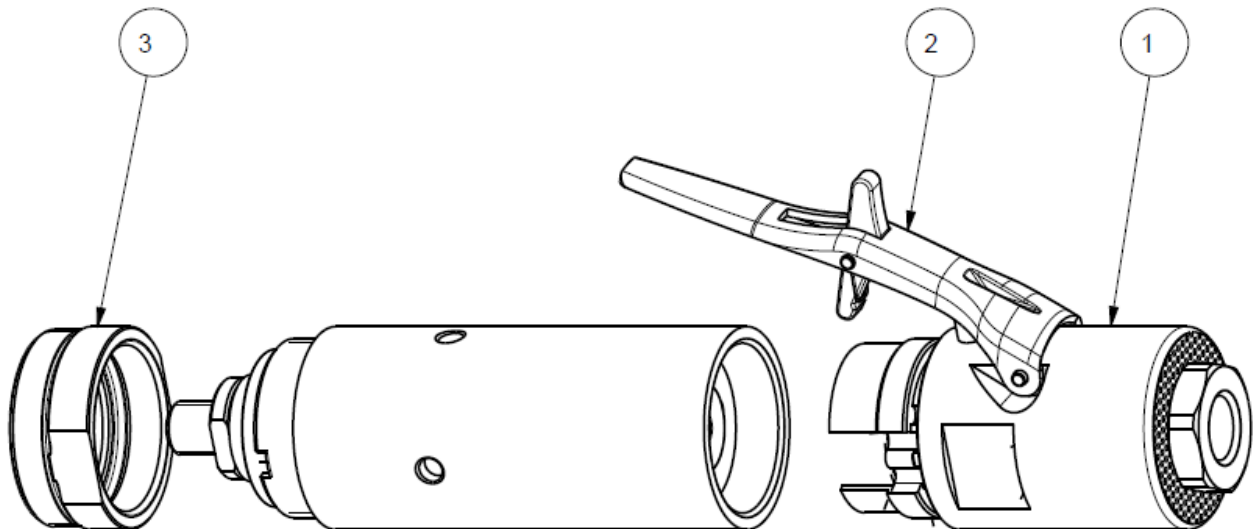

2051481744 :
M2501-2130-TL

SUBJECT: Special Air Motor M2501 (backhead with lever + threaded front nut)

Exploded view:

Item	P/N	Designation	Qty
1	2050558063	LEVER BACKHEAD ASSEMBLED	1
2	321.165	LEVER	1
3	2050559693	FRONT PART	1